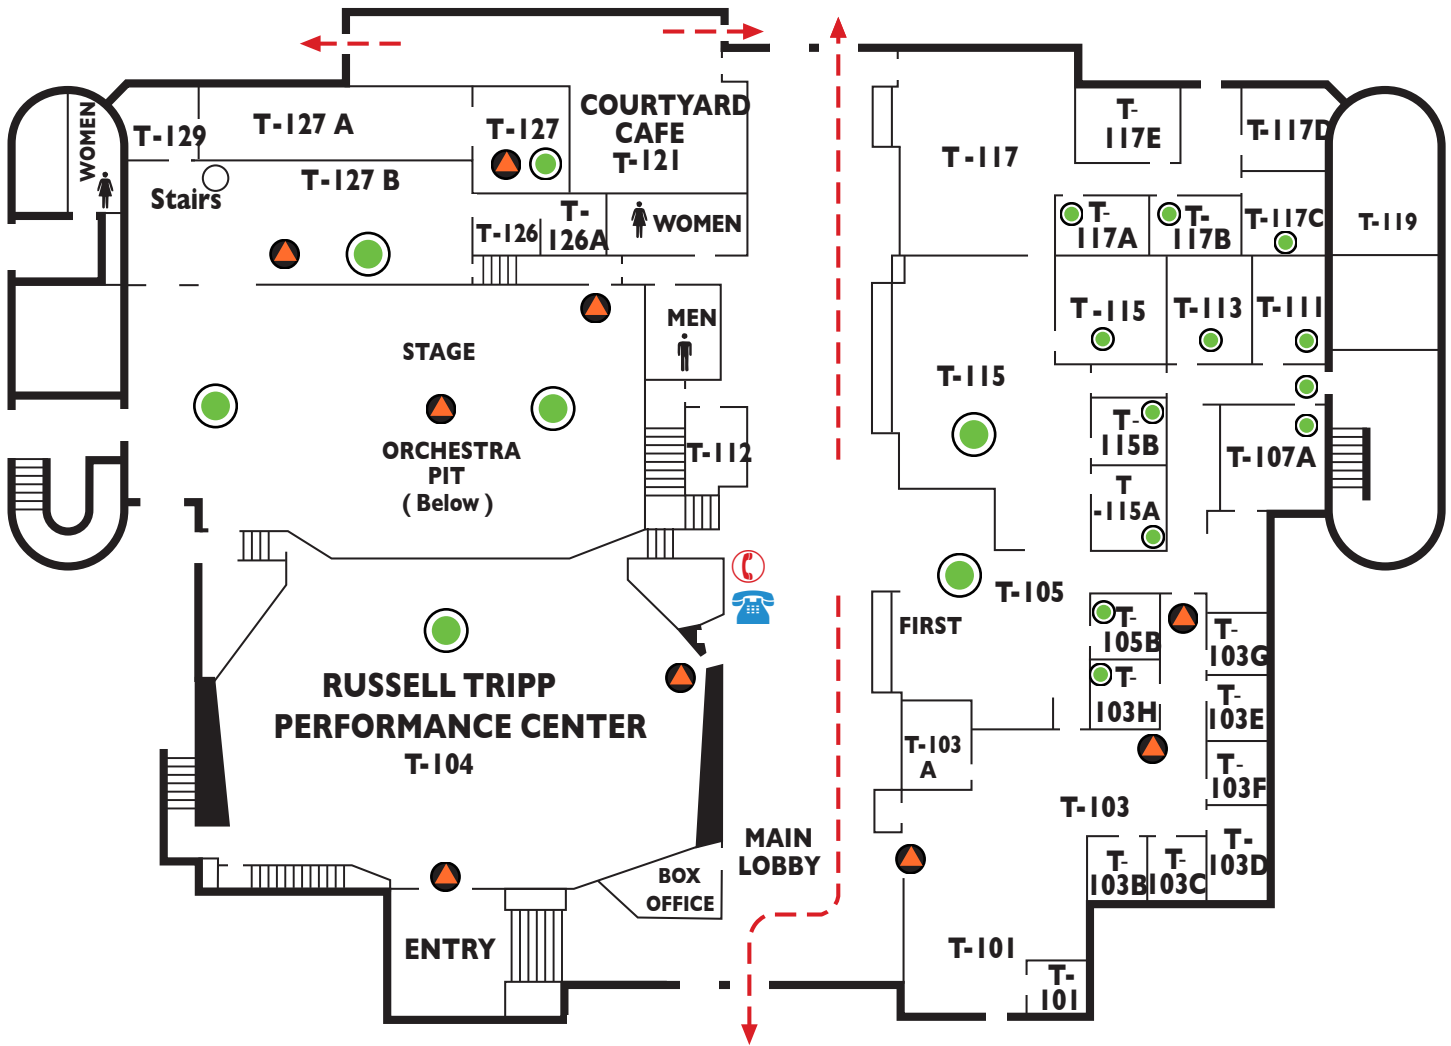

TAKENA HALL First Floor

-  = SECURITY PHONE
Emergency/help -
Connects to security
officer on-duty
-  = SHELTER IN
PLACE LOCATIONS
-  = STORM SHELTER
AREA
-  = COURTESY PHONE
Allows access to local
calls & campus extensions.
All courtesy phones have
instructions to call security

EVACUATION ROUTE

10/2015