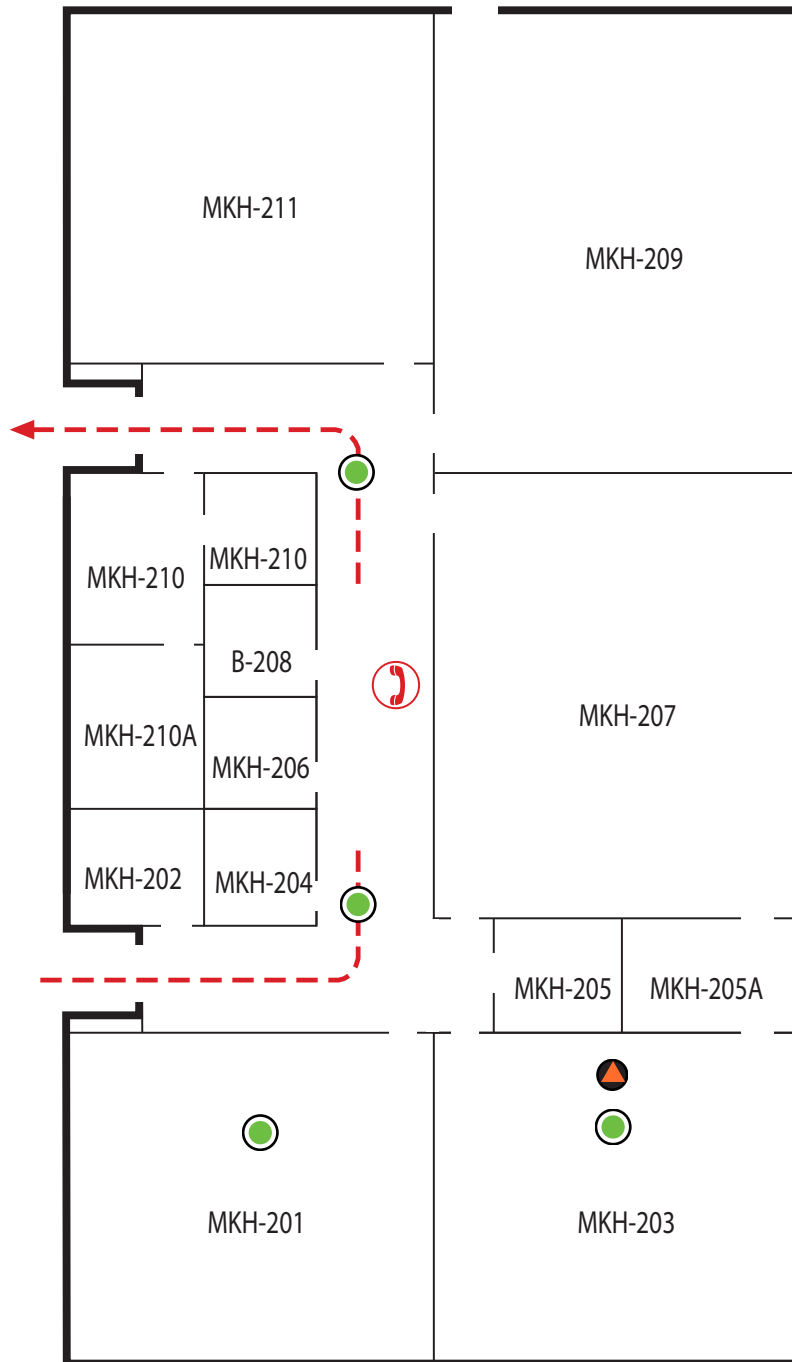

McKENZIE HALL

Second Floor

-  = **SECURITY PHONE**
Emergency/help -
Connects to security
officer on-duty
-  = **SHELTER IN PLACE LOCATIONS**
-  = **STORM SHELTER AREA**
-  = **COURTESY PHONE**
Allows access to local
calls & campus extensions.
All courtesy phones have
instructions to call security

 **EVACUATION ROUTE**