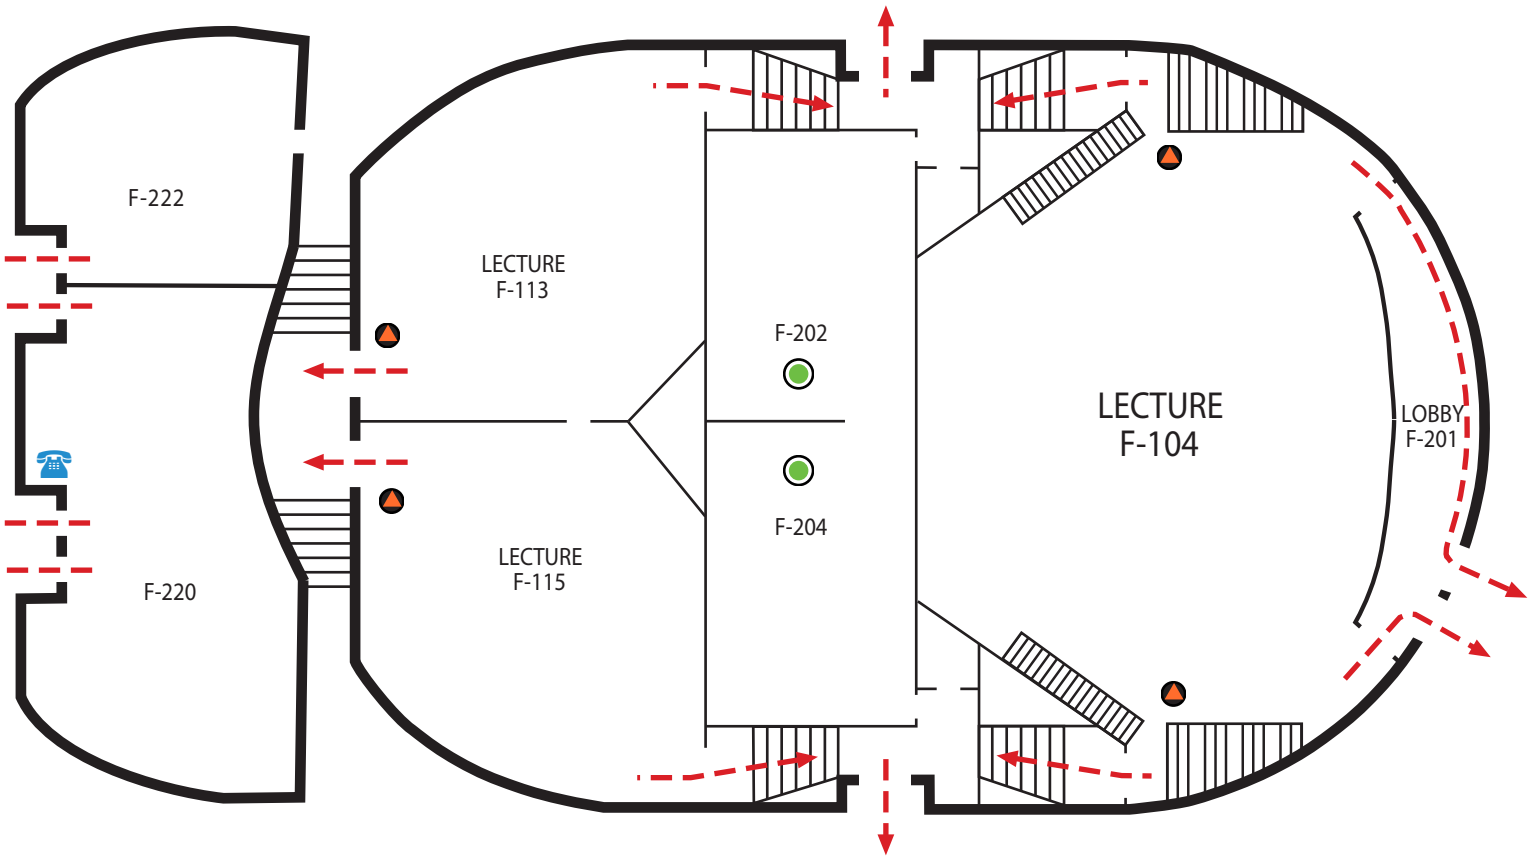

FORUM Second Floor

	= SECURITY PHONE Emergency/help - Connects to security officer on-duty
	= SHELTER IN PLACE LOCATIONS
	= STORM SHELTER AREA
	= COURTESY PHONE Allows access to local calls & campus extensions. All courtesy phones have instructions to call security

EVACUATION ROUTE